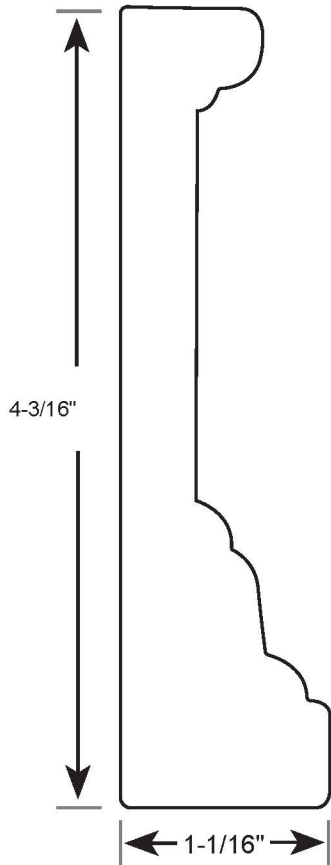

Profile Number: 4035

www.cdmwoodworking.com
Phone: 847.395.6334
office@cdmwoodworking.com

Casing