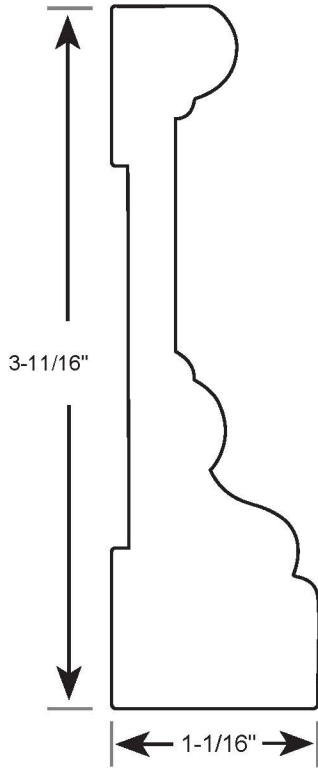

Profile Number: 4036

www.cdmwoodworking.com
Phone: 847.395.6334
office@cdmwoodworking.com

Casing