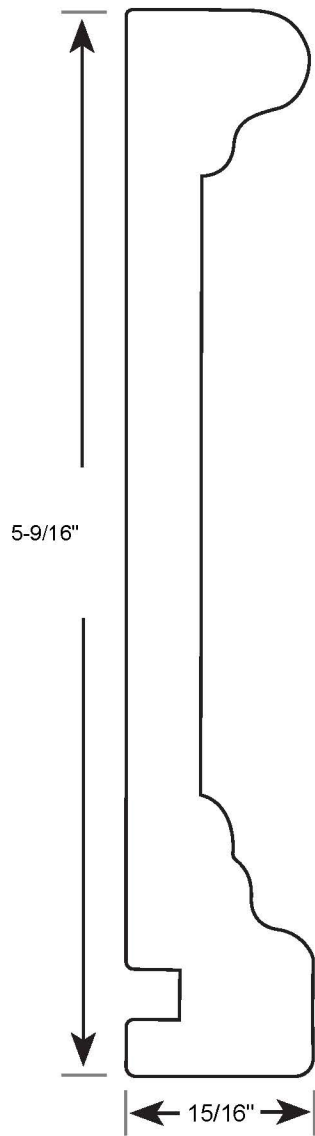

Profile Number: 4038

www.cdmwoodworking.com
Phone: 847.395.6334
office@cdmwoodworking.com

Casing