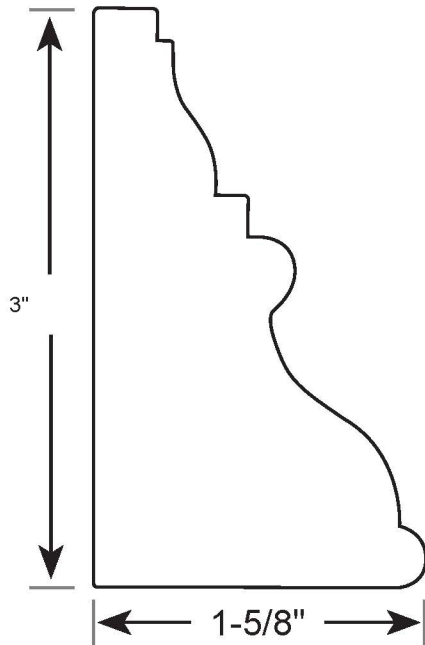

# Profile Number: 4043

www.cdmwoodworking.com  
Phone: 847.395.6334  
office@cdmwoodworking.com

Casing