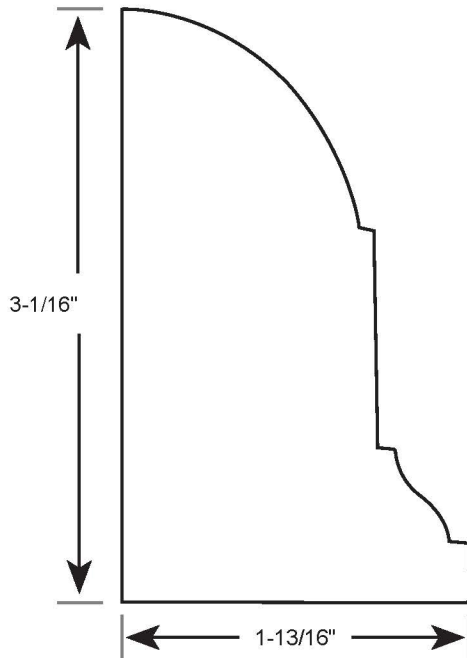

Profile Number: 4044

www.cdmwoodworking.com
Phone: 847.395.6334
office@cdmwoodworking.com

Casing