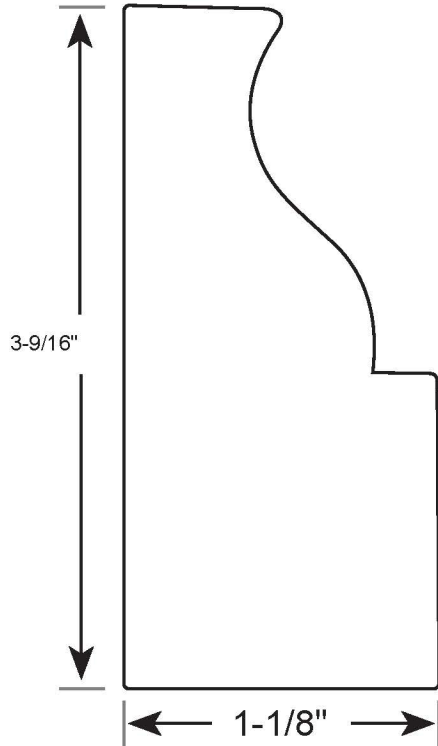

# Profile Number: 4045

www.cdmwoodworking.com  
Phone: 847.395.6334  
office@cdmwoodworking.com

Casing