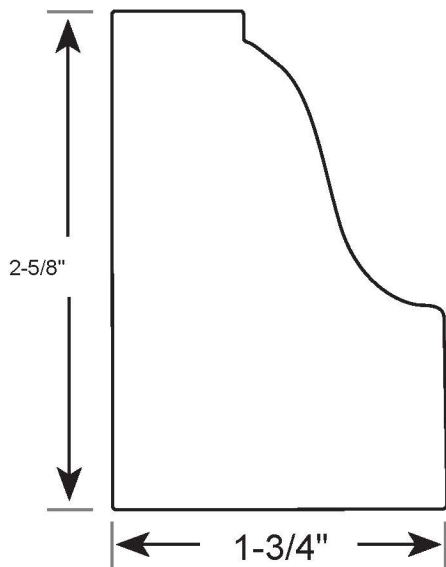

Profile Number: 4046

www.cdmwoodworking.com
Phone: 847.395.6334
office@cdmwoodworking.com

Casing