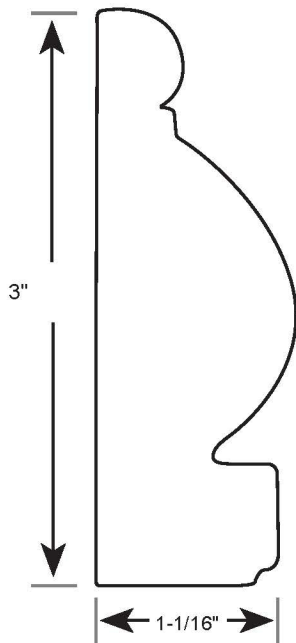

Profile Number: 4047

www.cdmwoodworking.com
Phone: 847.395.6334
office@cdmwoodworking.com

Casing