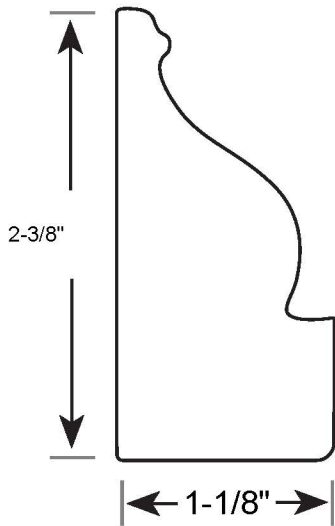

# Profile Number: 4048

www.cdmwoodworking.com  
Phone: 847.395.6334  
office@cdmwoodworking.com

Casing