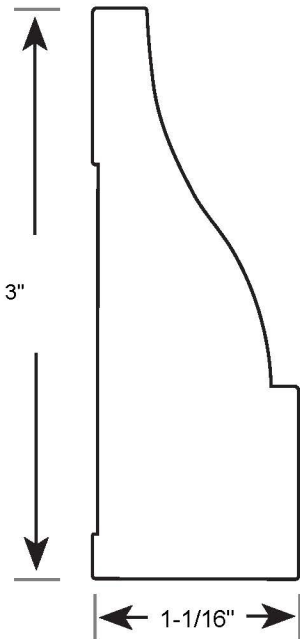

Profile Number: 4049

www.cdmwoodworking.com
Phone: 847.395.6334
office@cdmwoodworking.com

Casing