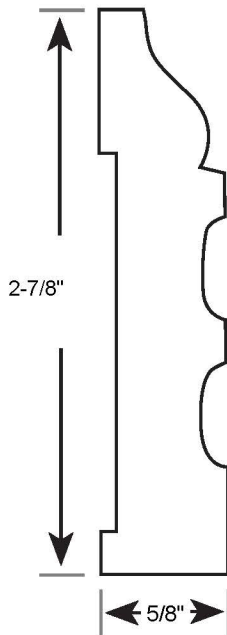

Profile Number: 4050

www.cdmwoodworking.com
Phone: 847.395.6334
office@cdmwoodworking.com

Casing