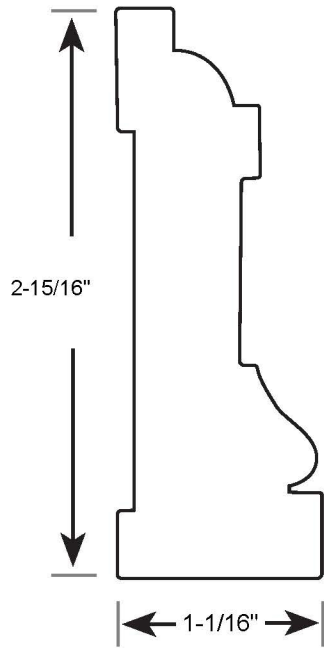

Profile Number: 4051

www.cdmwoodworking.com
Phone: 847.395.6334
office@cdmwoodworking.com

Casing