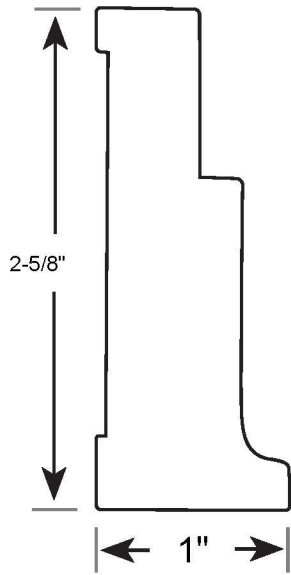

Profile Number: 4052

www.cdmwoodworking.com
Phone: 847.395.6334
office@cdmwoodworking.com

Casing