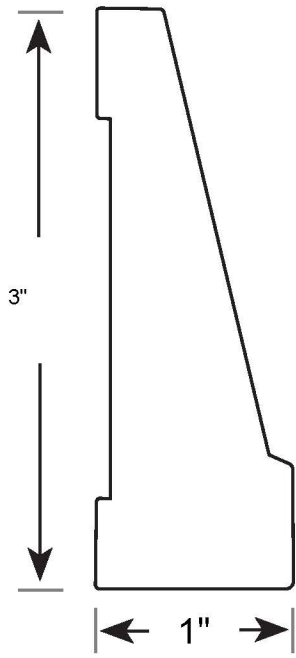

# Profile Number: 4053

www.cdmwoodworking.com  
Phone: 847.395.6334  
office@cdmwoodworking.com

Casing