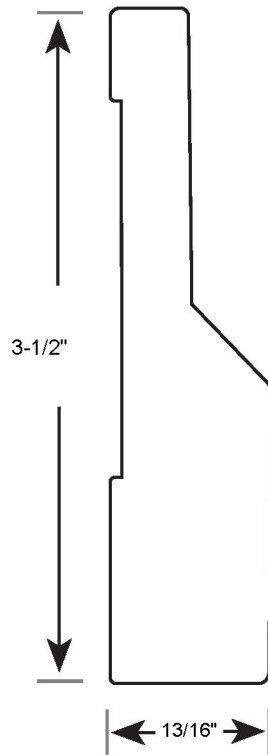

Profile Number: 4054

www.cdmwoodworking.com
Phone: 847.395.6334
office@cdmwoodworking.com

Casing