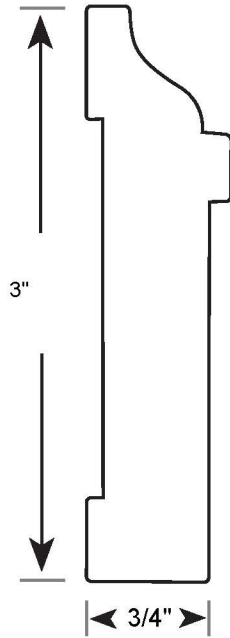

Profile Number: 4056

www.cdmwoodworking.com
Phone: 847.395.6334
office@cdmwoodworking.com

Casing