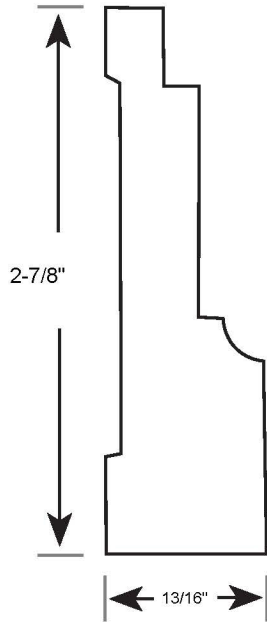

Profile Number: 4057

www.cdmwoodworking.com
Phone: 847.395.6334
office@cdmwoodworking.com

Casing