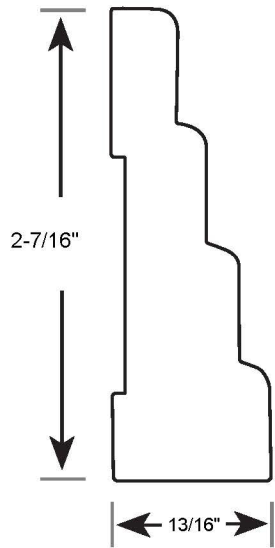

Profile Number: 4058

www.cdmwoodworking.com
Phone: 847.395.6334
office@cdmwoodworking.com

Casing