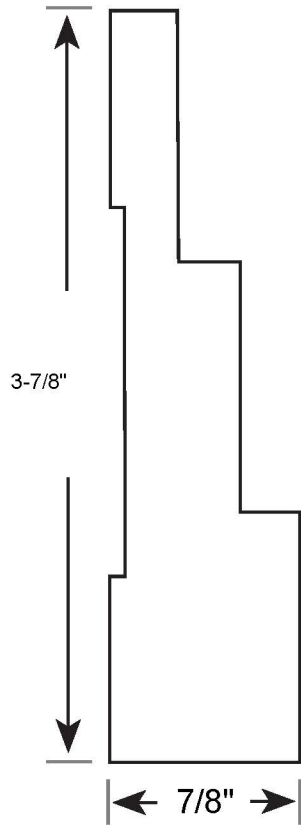

Profile Number: 4059

www.cdmwoodworking.com
Phone: 847.395.6334
office@cdmwoodworking.com

Casing