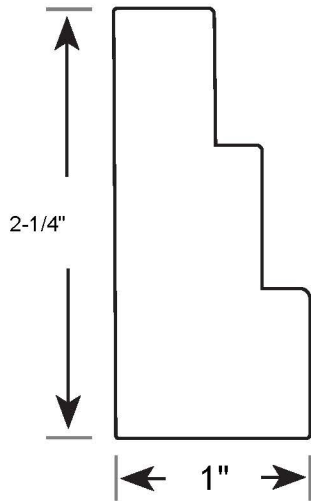

# Profile Number: 4060

www.cdmwoodworking.com  
Phone: 847.395.6334  
office@cdmwoodworking.com

Casing