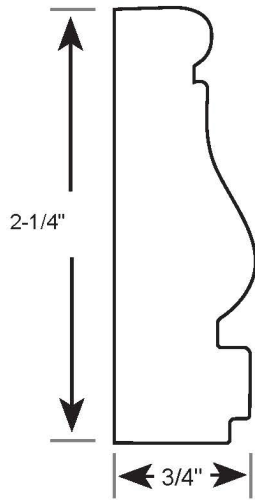

Profile Number: 4061

www.cdmwoodworking.com
Phone: 847.395.6334
office@cdmwoodworking.com

Casing