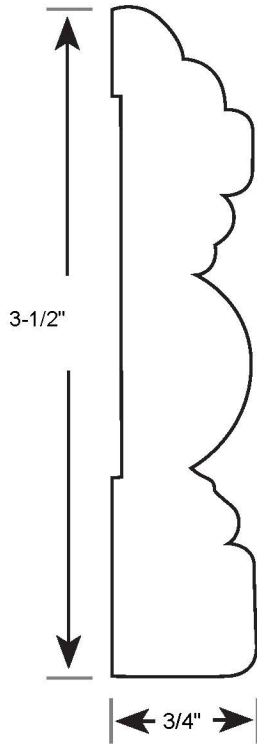

Profile Number: 4062

www.cdmwoodworking.com
Phone: 847.395.6334
office@cdmwoodworking.com

Casing