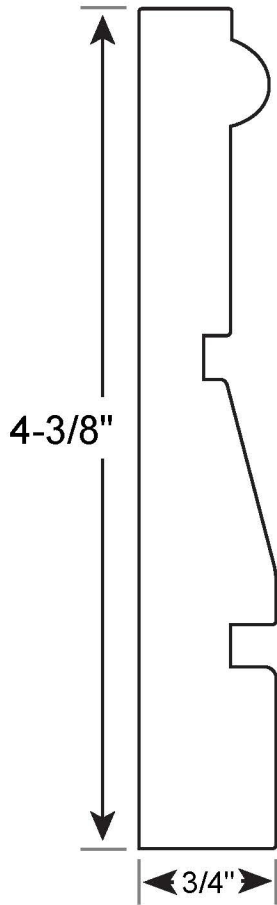

Profile Number: 4066

www.cdmwoodworking.com
Phone: 847.395.6334
office@cdmwoodworking.com

Casing