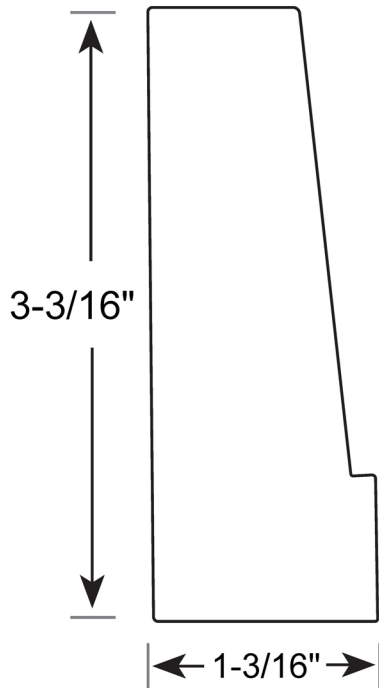

# Profile Number: 4068

www.cdmwoodworking.com  
Phone: 847.395.6334  
office@cdmwoodworking.com

Casing, Plinth Block