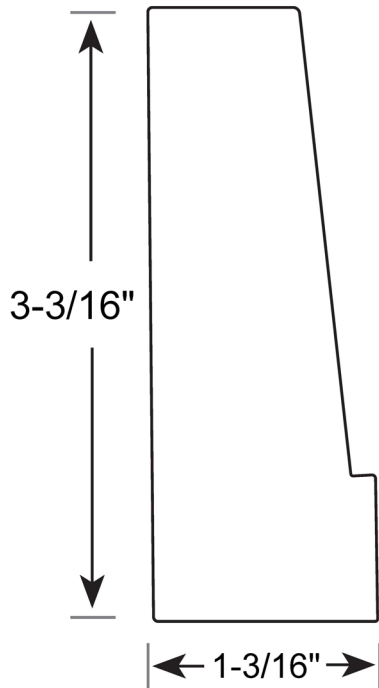

Profile Number: 4068

www.cdmwoodworking.com
Phone: 847.395.6334
office@cdmwoodworking.com

Casing, Plinth Block