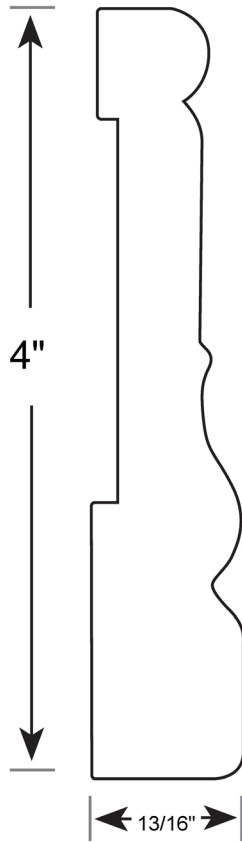

Profile Number: 4072

www.cdmwoodworking.com
Phone: 847.395.6334
office@cdmwoodworking.com

Casing