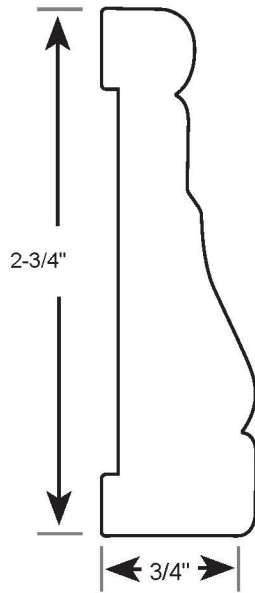

Profile Number: 4073

www.cdmwoodworking.com
Phone: 847.395.6334
office@cdmwoodworking.com

Casing