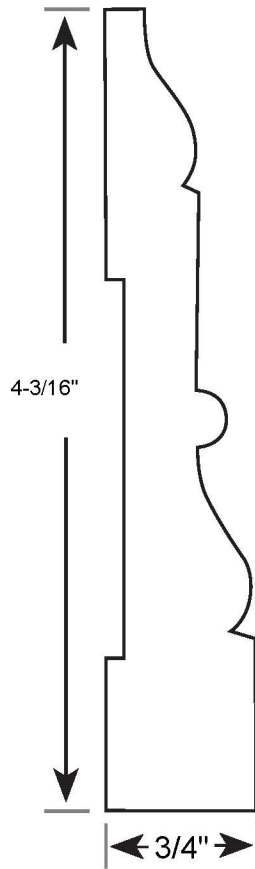

Profile Number: 4076

www.cdmwoodworking.com
Phone: 847.395.6334
office@cdmwoodworking.com

Casing