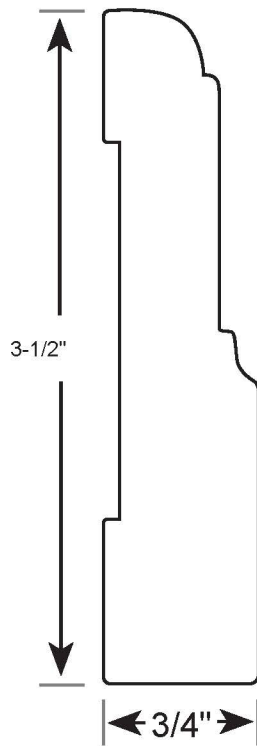

Profile Number: 4084

www.cdmwoodworking.com
Phone: 847.395.6334
office@cdmwoodworking.com

Casing