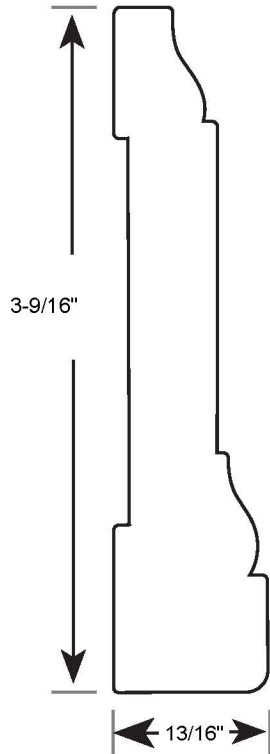

Profile Number: 4085

www.cdmwoodworking.com
Phone: 847.395.6334
office@cdmwoodworking.com

Casing