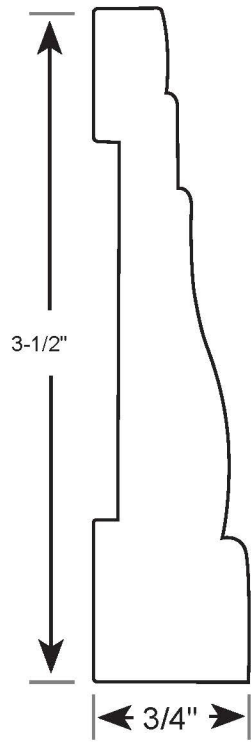

Profile Number: 4086

www.cdmwoodworking.com
Phone: 847.395.6334
office@cdmwoodworking.com

Casing