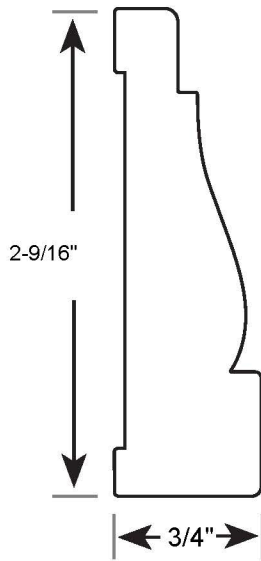

Profile Number: 4087

www.cdmwoodworking.com
Phone: 847.395.6334
office@cdmwoodworking.com

Casing