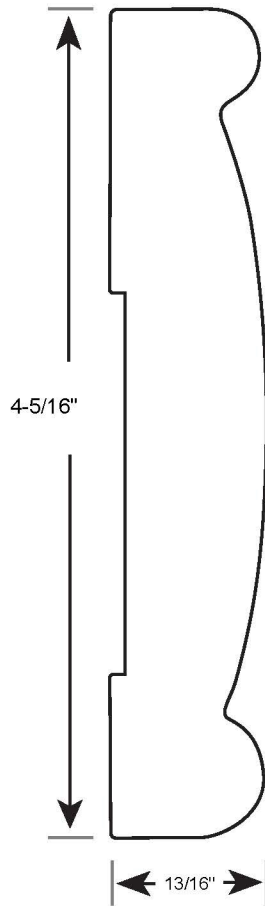

# Profile Number: 4105

www.cdmwoodworking.com  
Phone: 847.395.6334  
office@cdmwoodworking.com

Casing