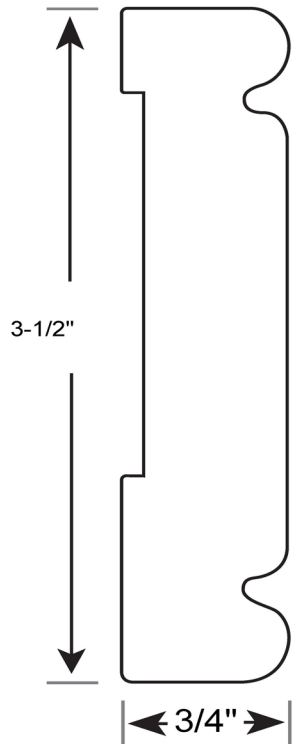

Profile Number: 4106

www.cdmwoodworking.com
Phone: 847.395.6334
office@cdmwoodworking.com

Casing