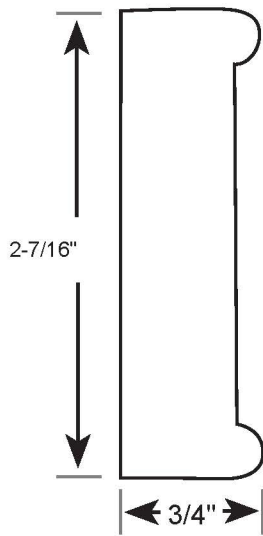

Profile Number: 4107

www.cdmwoodworking.com
Phone: 847.395.6334
office@cdmwoodworking.com

Casing