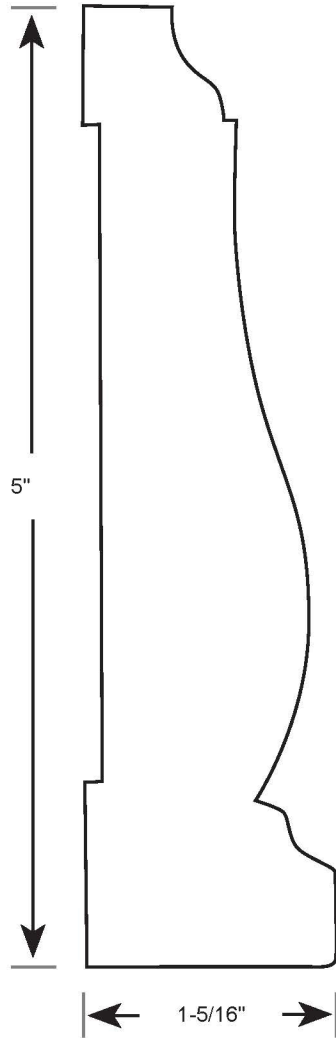

Profile Number: 4116

www.cdmwoodworking.com
Phone: 847.395.6334
office@cdmwoodworking.com

Casing