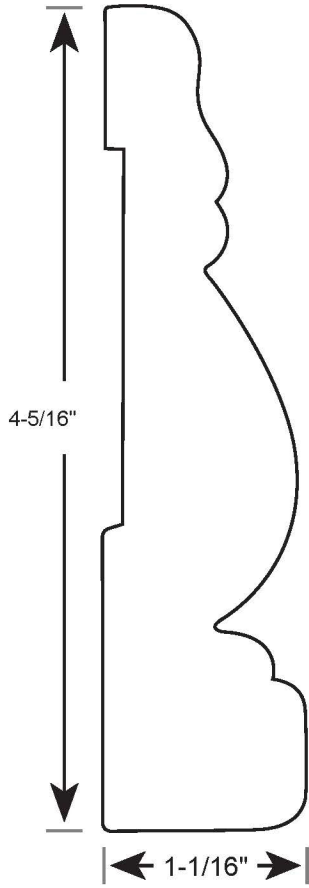

Profile Number: 4118

www.cdmwoodworking.com
Phone: 847.395.6334
office@cdmwoodworking.com

Casing