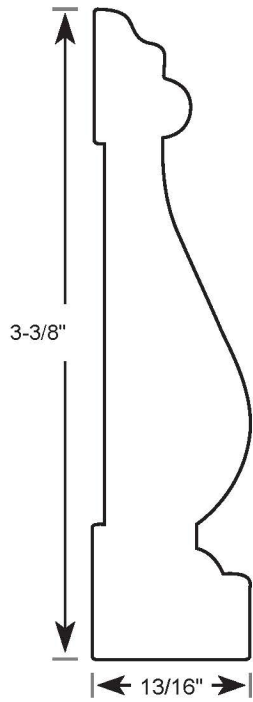

Profile Number: 4120

www.cdmwoodworking.com
Phone: 847.395.6334
office@cdmwoodworking.com

Casing