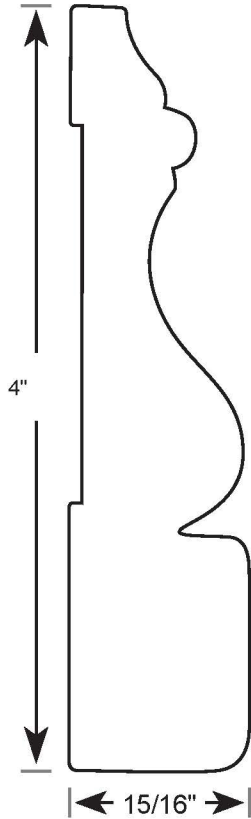

Profile Number: 4121

www.cdmwoodworking.com
Phone: 847.395.6334
office@cdmwoodworking.com

Casing