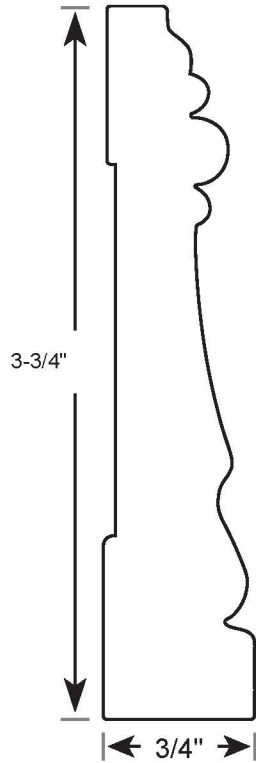

# Profile Number: 4122

www.cdmwoodworking.com  
Phone: 847.395.6334  
office@cdmwoodworking.com

Casing