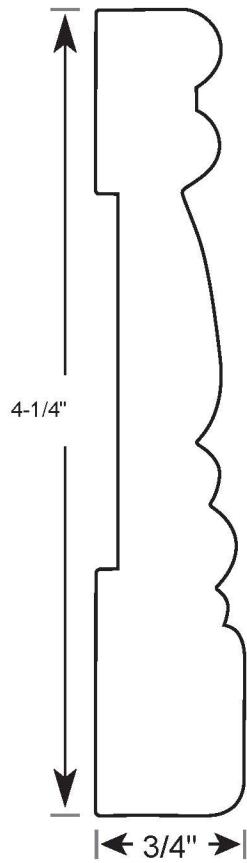

Profile Number: 4124

www.cdmwoodworking.com
Phone: 847.395.6334
office@cdmwoodworking.com

Casing