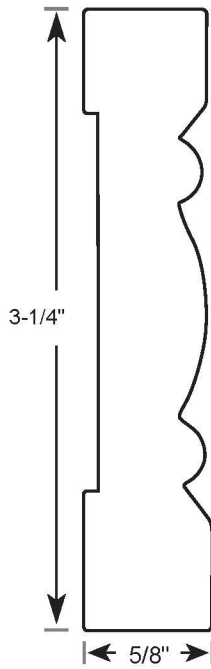

# Profile Number: 4128

www.cdmwoodworking.com  
Phone: 847.395.6334  
office@cdmwoodworking.com

Casing