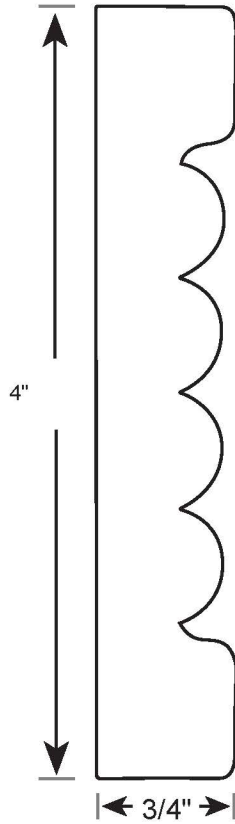

Profile Number: 4130

www.cdmwoodworking.com
Phone: 847.395.6334
office@cdmwoodworking.com

Casing