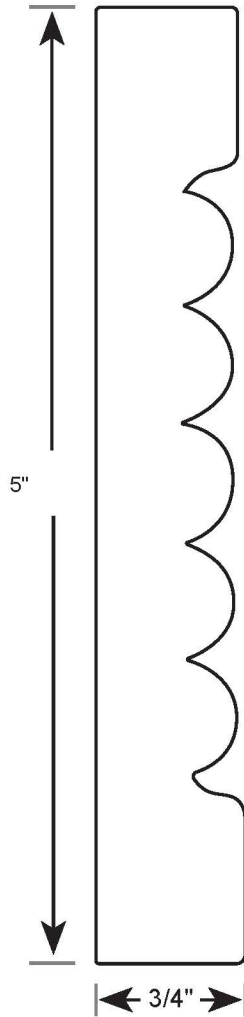

Profile Number: 4131

www.cdmwoodworking.com
Phone: 847.395.6334
office@cdmwoodworking.com

Casing