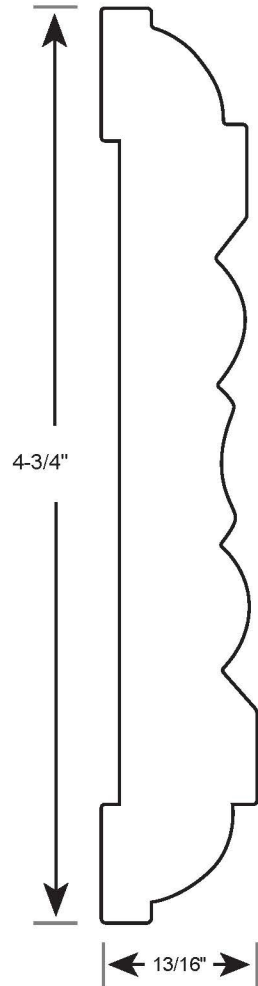

Profile Number: 4137

www.cdmwoodworking.com
Phone: 847.395.6334
office@cdmwoodworking.com

Casing