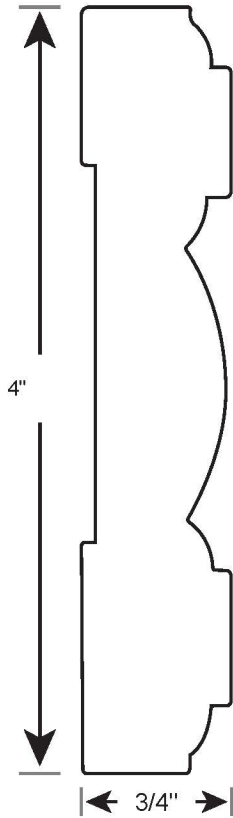

Profile Number: 4138

www.cdmwoodworking.com
Phone: 847.395.6334
office@cdmwoodworking.com

Casing