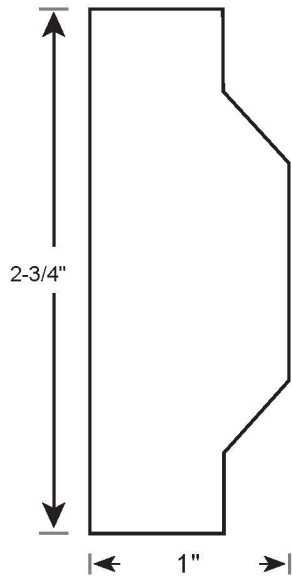

Profile Number: 4148

www.cdmwoodworking.com
Phone: 847.395.6334
office@cdmwoodworking.com

Casing