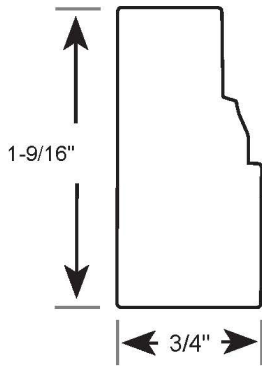

Profile Number: 4191

www.cdmwoodworking.com
Phone: 847.395.6334
office@cdmwoodworking.com

Brick Mould